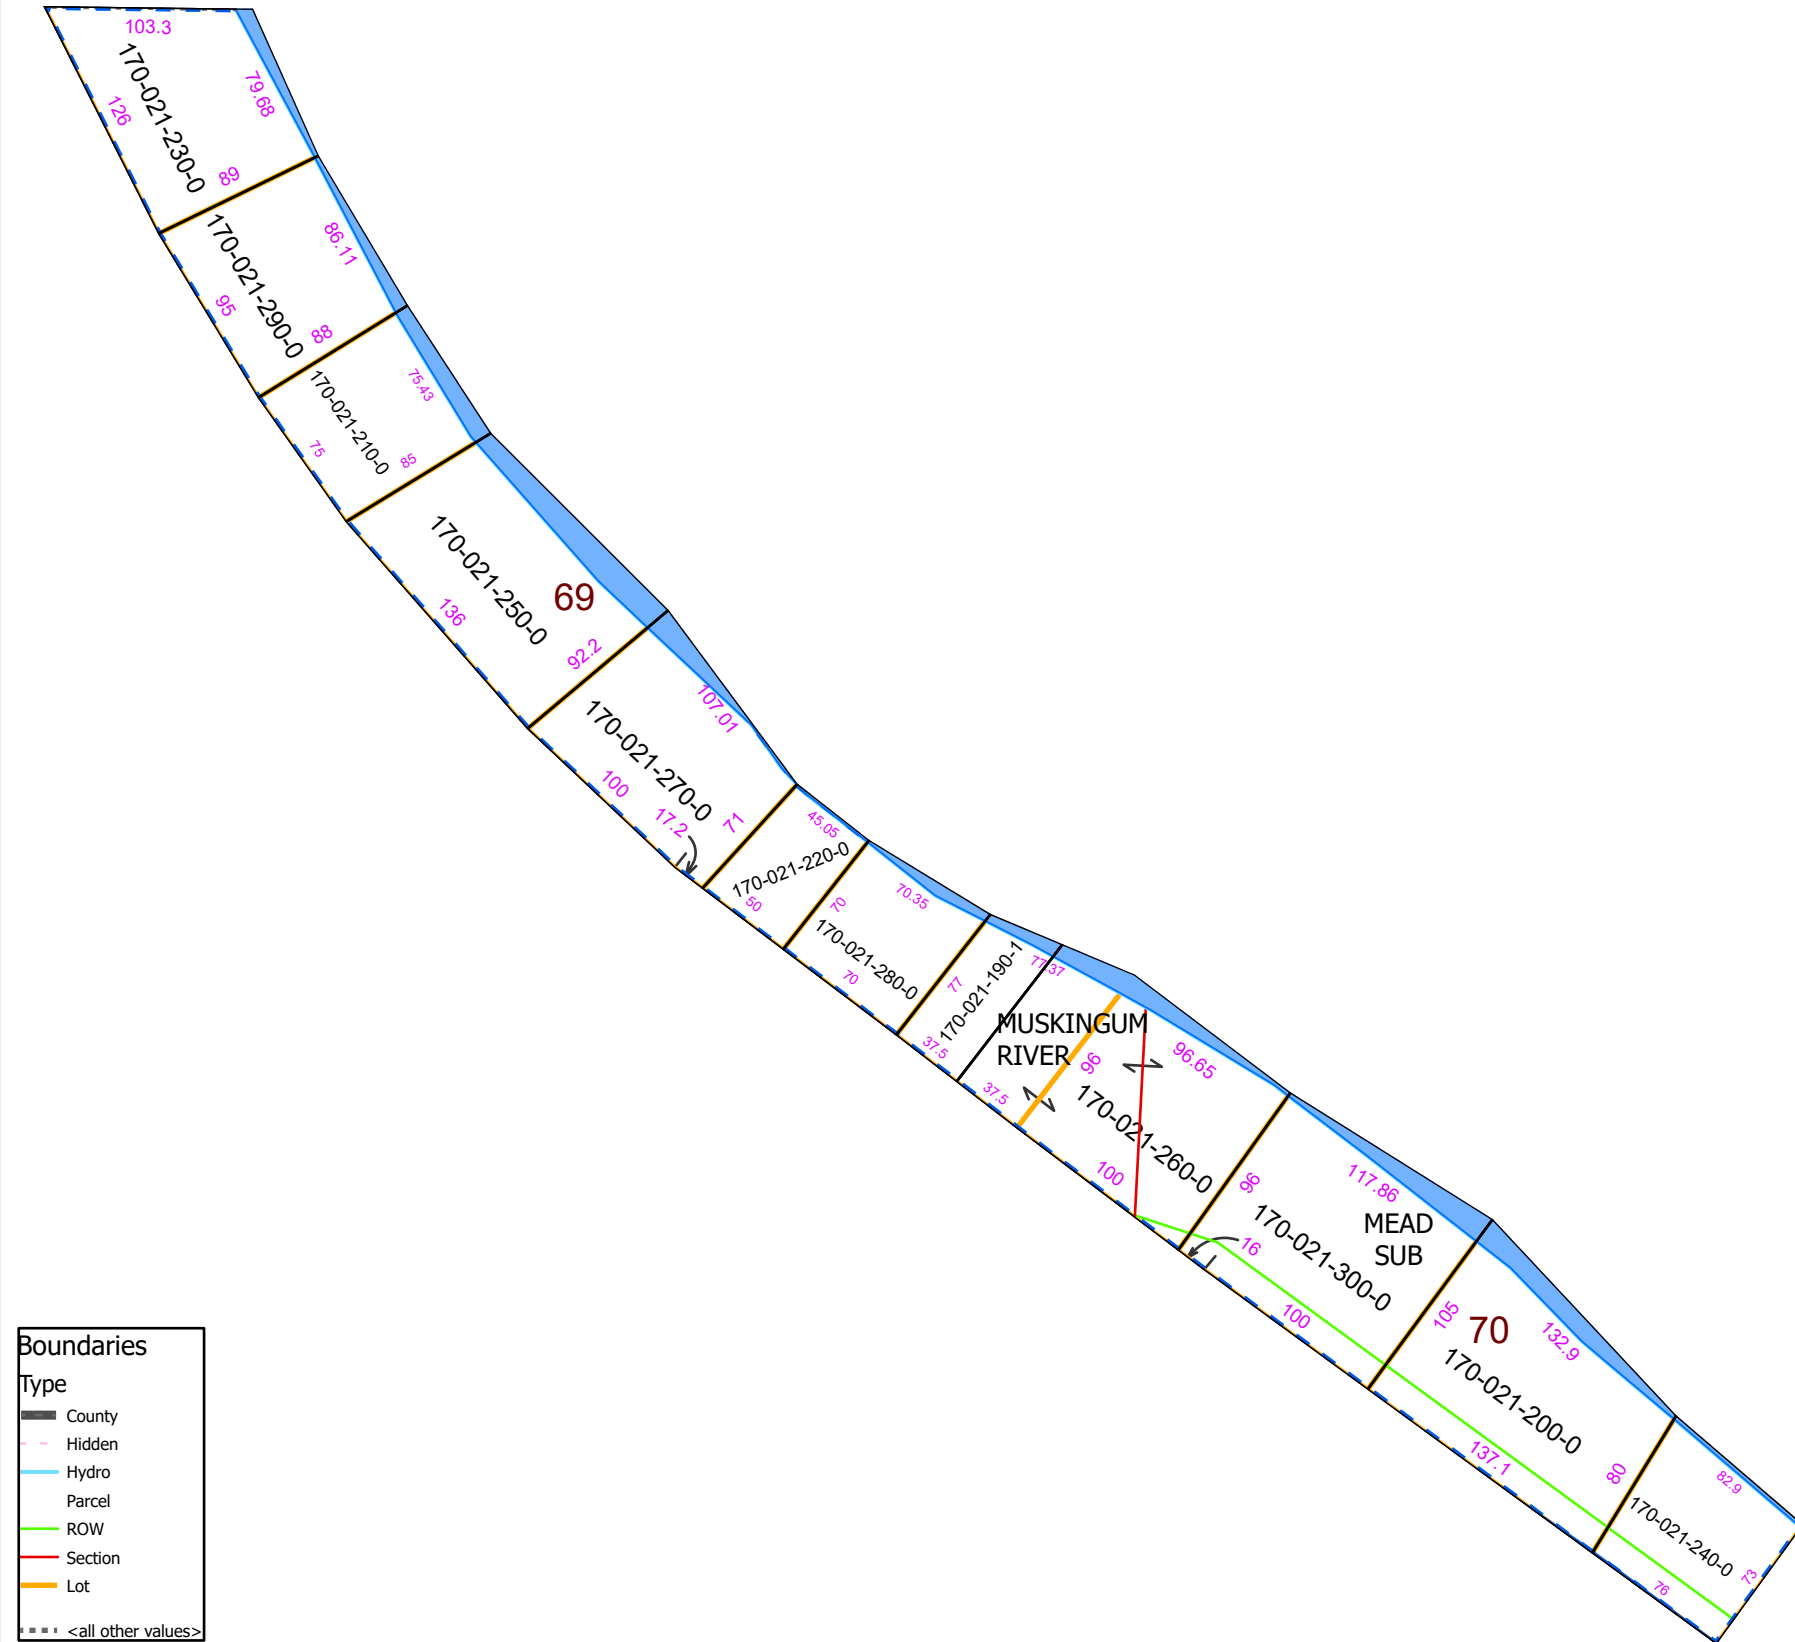

MORGAN COUNTY, OHIO

MEAD SUB WINDSOR TWP, R-11, T-9, LOT 69 & 70

PIN	Owner	LegalDescr	VOL	PAGE	Acres
170-021-300-0	KILCOYNE BILLY & TRICIA	MEAD SD INLOT 10	OR88	181	0.27
170-021-230-0	KING DUANE E AND PATSY	MEAD SD INLOT 1	OR231	2416	0.249
170-021-200-0	MCCOLGAN MARY LOUISE	MEAD SD INLOT 11	OR180	483	0.283
170-021-260-0	MEAD PHILIP A TRUSTEE	MEAD SD INLOT 9	OR1	294	0.296
170-021-280-0	MICHEL DONALD E	MEAD SD INLOT 7	OR231	5223	0.157
170-021-270-0	MICHEL JAMES	MEAD SD INLOT 5	OR231	5223	0.225
170-021-220-0	MICHEL JAMES	MEAD SD INLOT 6	OR231	5217	0.088
170-021-190-1	MICHEL JAMES	MEAD SD LOT 8	OR231	5220	0.072
170-021-290-0	MILLS SANDRA P TOD-STEPHANIE ANN MILLS & STACIE BORGER	MEAD SD INLOT 2	OR224	1123	0.203
170-021-250-0	MILLS SANDRA P TOD-STEPHANIE ANN MILLS & STACIE BORGER	MEAD SD INLOT 4	OR224	1123	0.285
170-021-210-0	PIPPIN JOHN E & DERITA D	MEAD SD	OR205	3060	0.154
170-021-240-0	SHELL JOSHUA & SCOTTY JOHNSON	MEAD SD INLOT 12	OR223	2876	0.139

Boundaries

Type

- County
- Hidden
- Hydro
- Parcel
- ROW
- Section
- Lot

*** <all other values>

08/10/2020